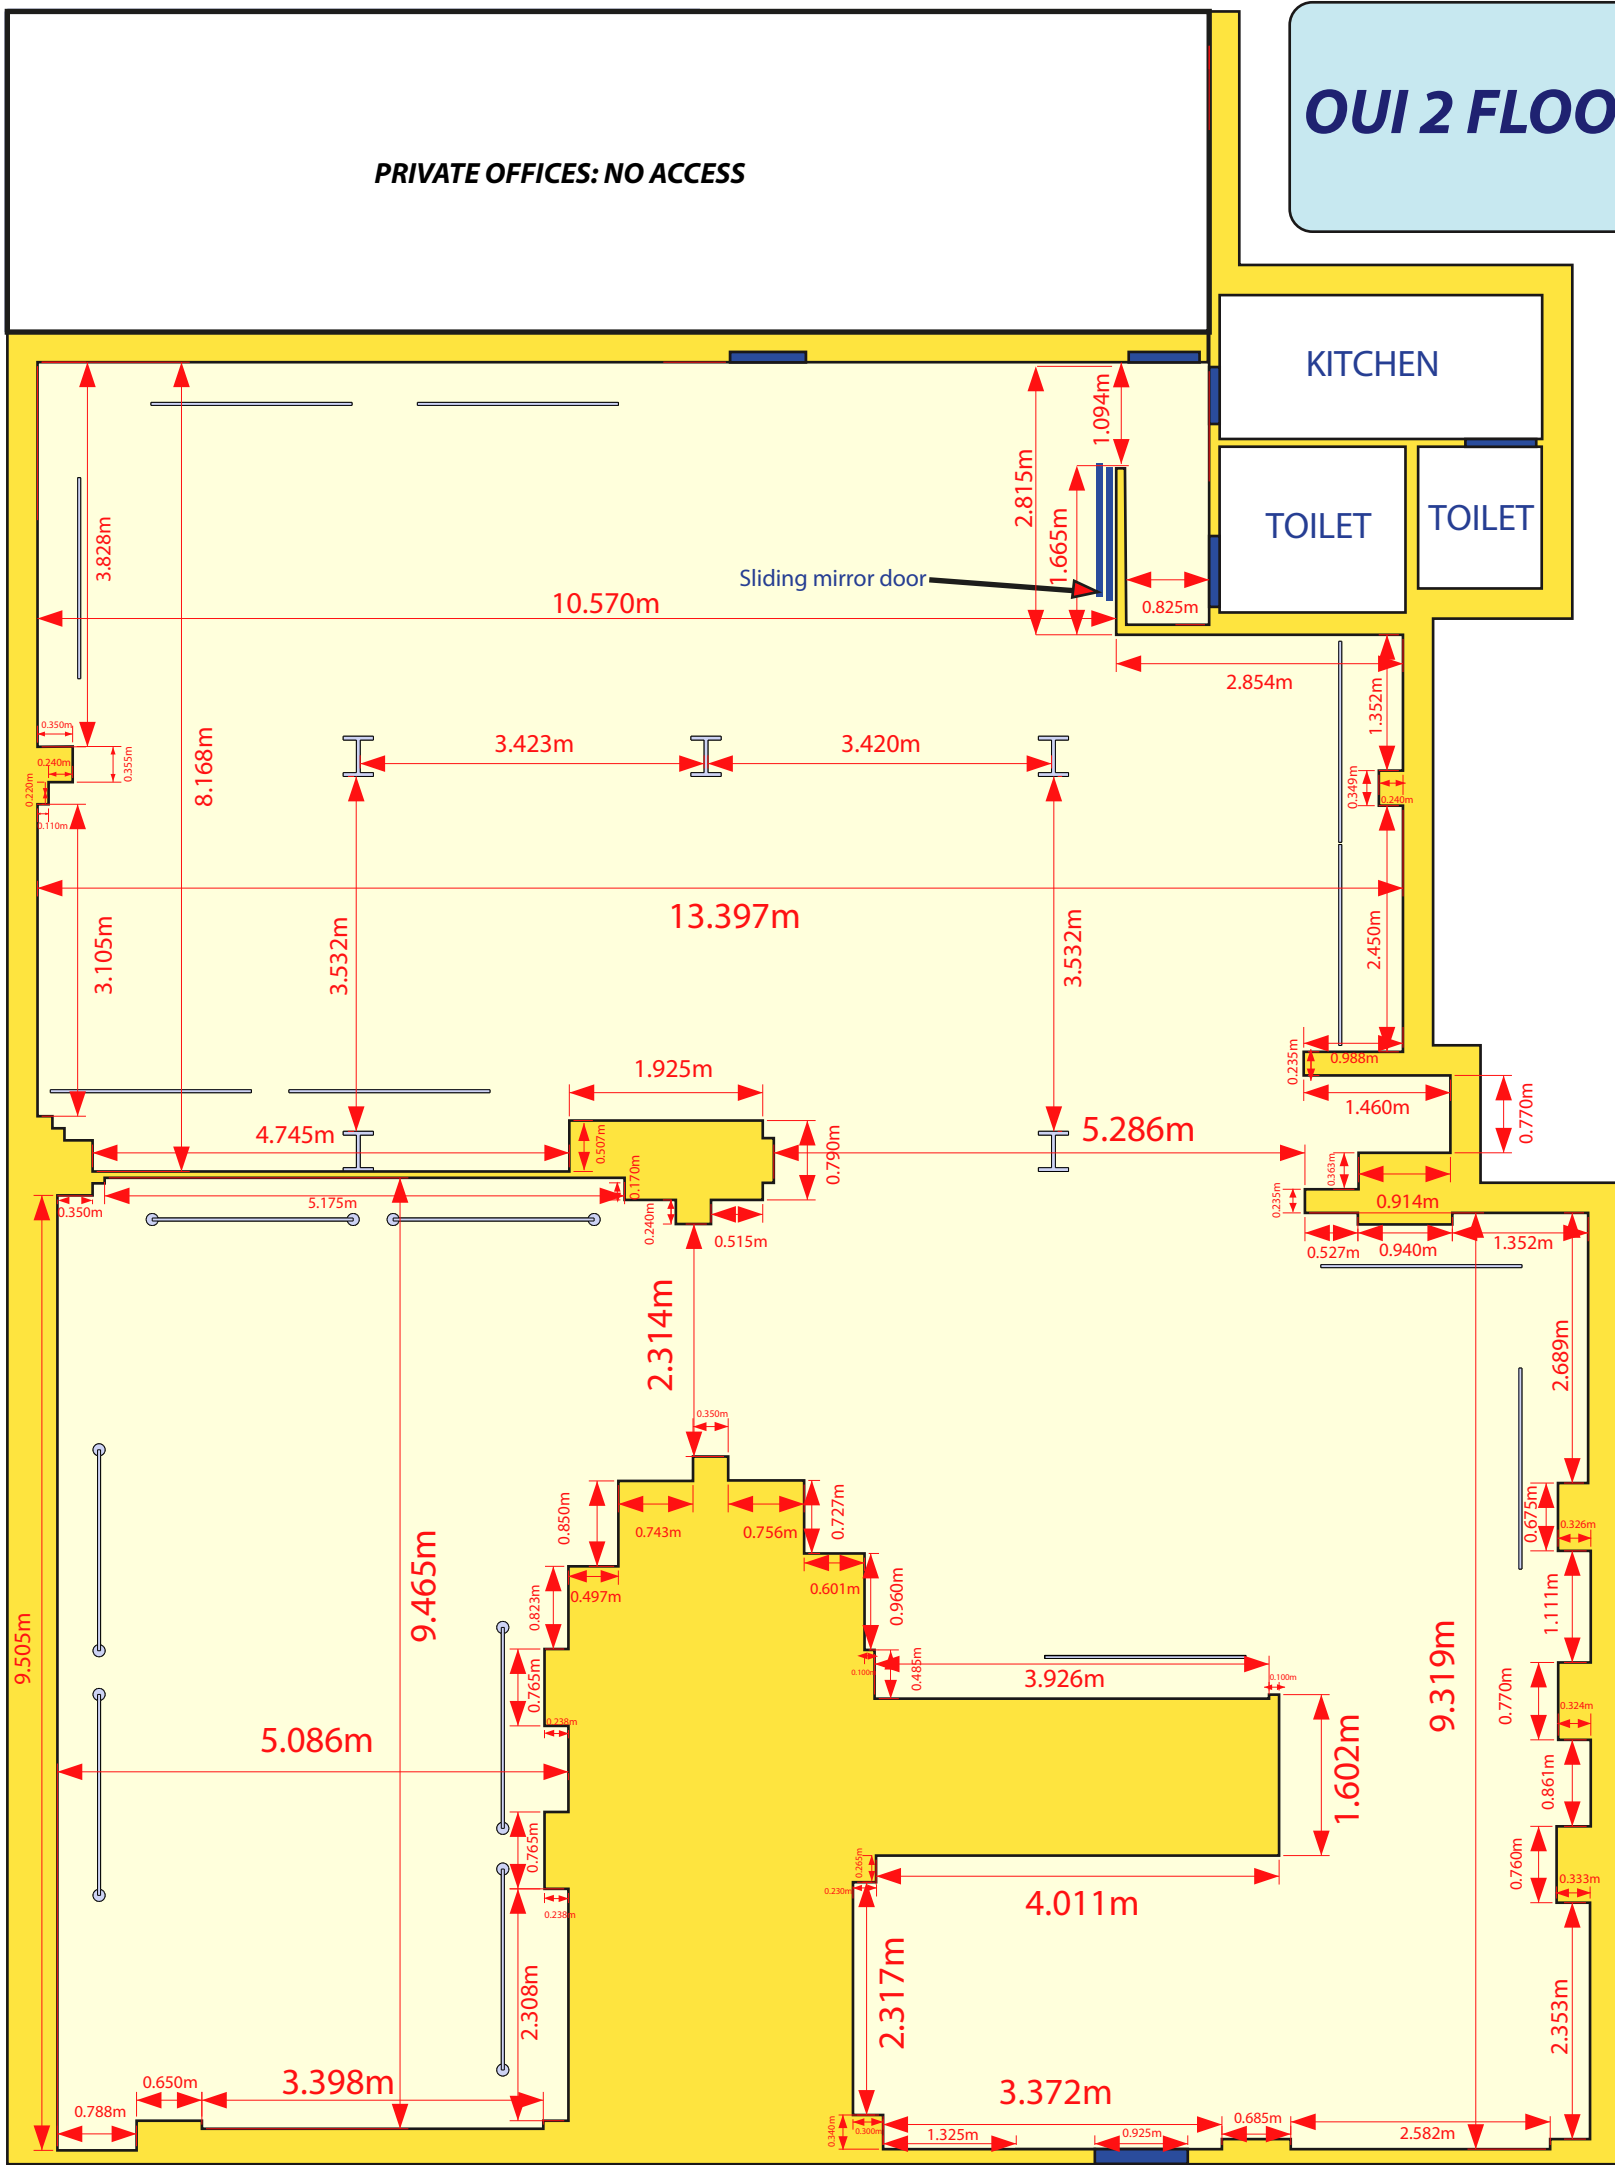

# OUI 2 FLOOR PLAN AND DIMENSIONS

**89 Great Titchfield Street  
London  
W1W 6RN**

**Front Door**  
DIMENSIONS: 925mm WIDE  
2325mm HIGH